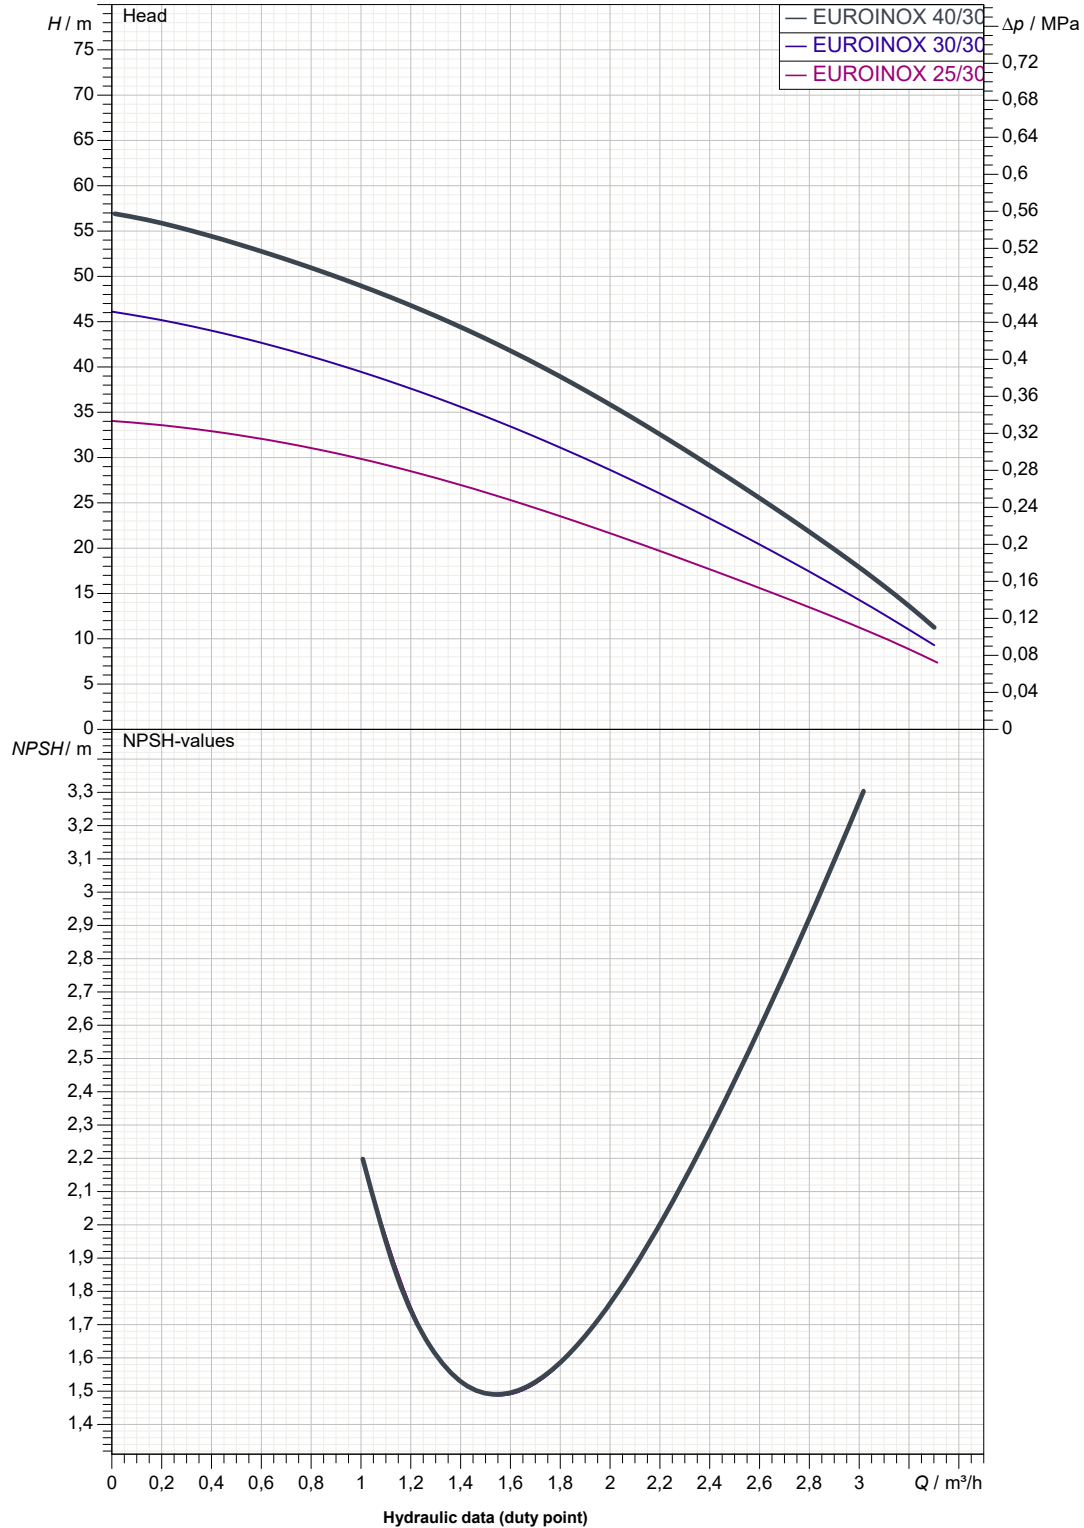

EUROINOX 40/30 M

Curve tolerance according to ISO 9906

Suction side :
1" G
0,8 MPa

Discharge side :
1" G
0,8 MPa

Flow :

Head :

Rated speed :
2.800 1/min

MAIN_PROJECT_TITLE

Receiver

From

Company
Reference
Address
Phone
Fax
E-mail

EUROINOX 40/30 M

Dimensions in mm

Pump connection

1	A	439	Ø	9		
2	B	174				Suction
3	C	166				1" G
4	DNA	1" G				0,8 MPa
5	DNM	1" G				
6	E	241				Discharge
7	F	13,5				1" G
8	G	111				0,8 MPa
9	H	193				
10	H1	196				
11	H2	143				