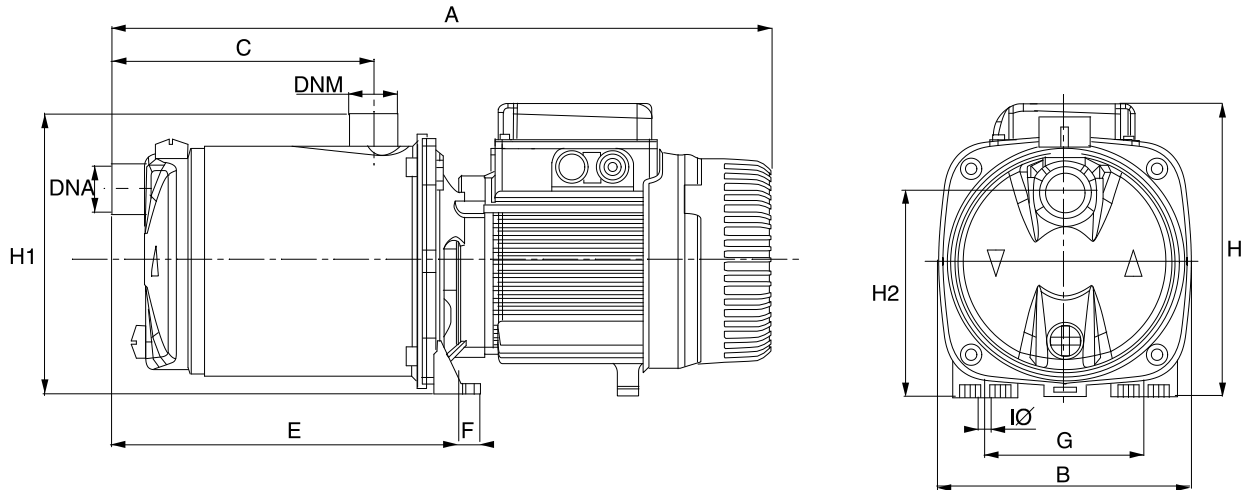

BUSINESS_PROCESS_ID

OWNER_

ISSUE_DATE
2023-03-17

DIMENSIONAL DRAWING

2023-03-17

Page 3 / 3

DAB PUMPS S.p.A.
Via Marco Polo, 14 - 35035 Mestrino (PD), Italy
Tel. +39 049 5125000 - Fax +39 049 5125950
www.dabpumps.com

Receiver

From

Company
Reference
Address
Phone
Fax
E-mail

EUROINOX 40/30 M

Dimensions in mm

Pump connection

1	A	439	Ø	9		
2	B	174				Suction
3	C	166				1" G
4	DNA	1" G				0,8 MPa
5	DNM	1" G				
6	E	241				Discharge
7	F	13,5				1" G
8	G	111				0,8 MPa
9	H	193				
10	H1	196				
11	H2	143				