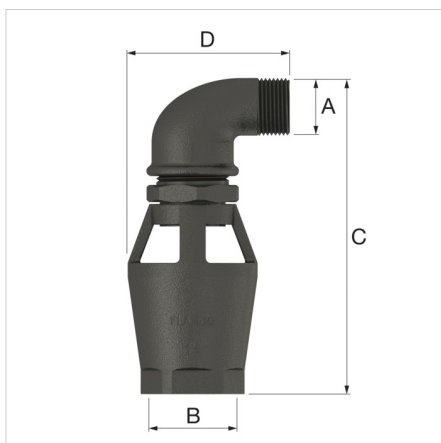

Open 90° tundish, fitted between the Prescor safety valve and the discharge pipe. It enables you to check through the opening whether the safety valve is discharging excess water.

Description	Flamco tundish cast iron 1 1/2 x 1 1/2	
Order Code	27340	
GTIN	08712874273405	
Model	<u>Tundish</u>	
Connection	A	1 1/2" M
	B	1 1/2" F
Application	Prescor 1 1/4", Prescor S 1 1/4"	
Dimensions	C [mm]	205
	D [mm]	105

Classification General Data

Etim Group	Inlet and outlet fittings
Etim Class	Funnel for trap
Product Name	Prescor Tundish Cast Iron R1 1/2" x G1 1/2" F
Brand	Flamco
Product Type	1 1/2 x 1 1/2
Artikelnummer	27340

Attributes

Outer pipe diameter	48.3 Millimetre
Shape of intake	Oval
With sieve	No
Vane substructure	No
Vane superstructure	No
Height	205 Millimetre

Find more information online:

[man.exp.flexcon.v050511.pdf](#)