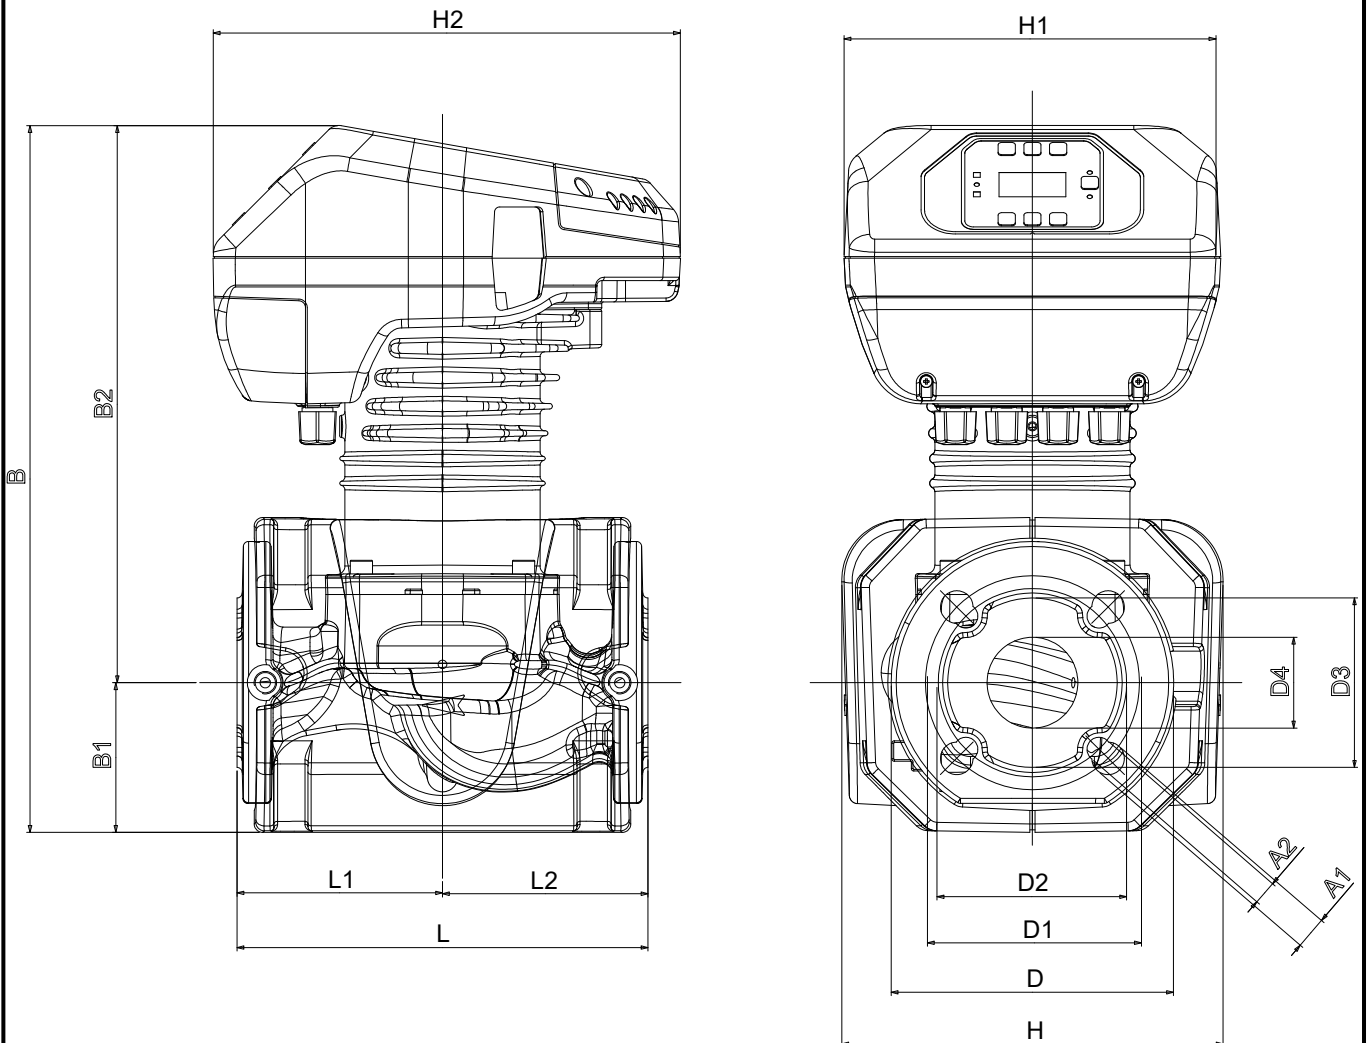

Receiver

From

Company
Reference
Address
Phone
Fax
E-mail

EVOPLUS B 60/240.50 M

Dimensions in mm					Pump connection
1	A1	19	H1	220	Suction DN 50 PN6, PN10, PN16 Discharge DN 50 PN6, PN10, PN16
2	A2	14	H2	273	
3	B	413	L	240	
4	B1	87	L1	120	
5	B2	325	L2	120	
6	D	165			
7	D1	125			
8	D2	110			
9	D3	99			
10	D4	53			
11	H	222			