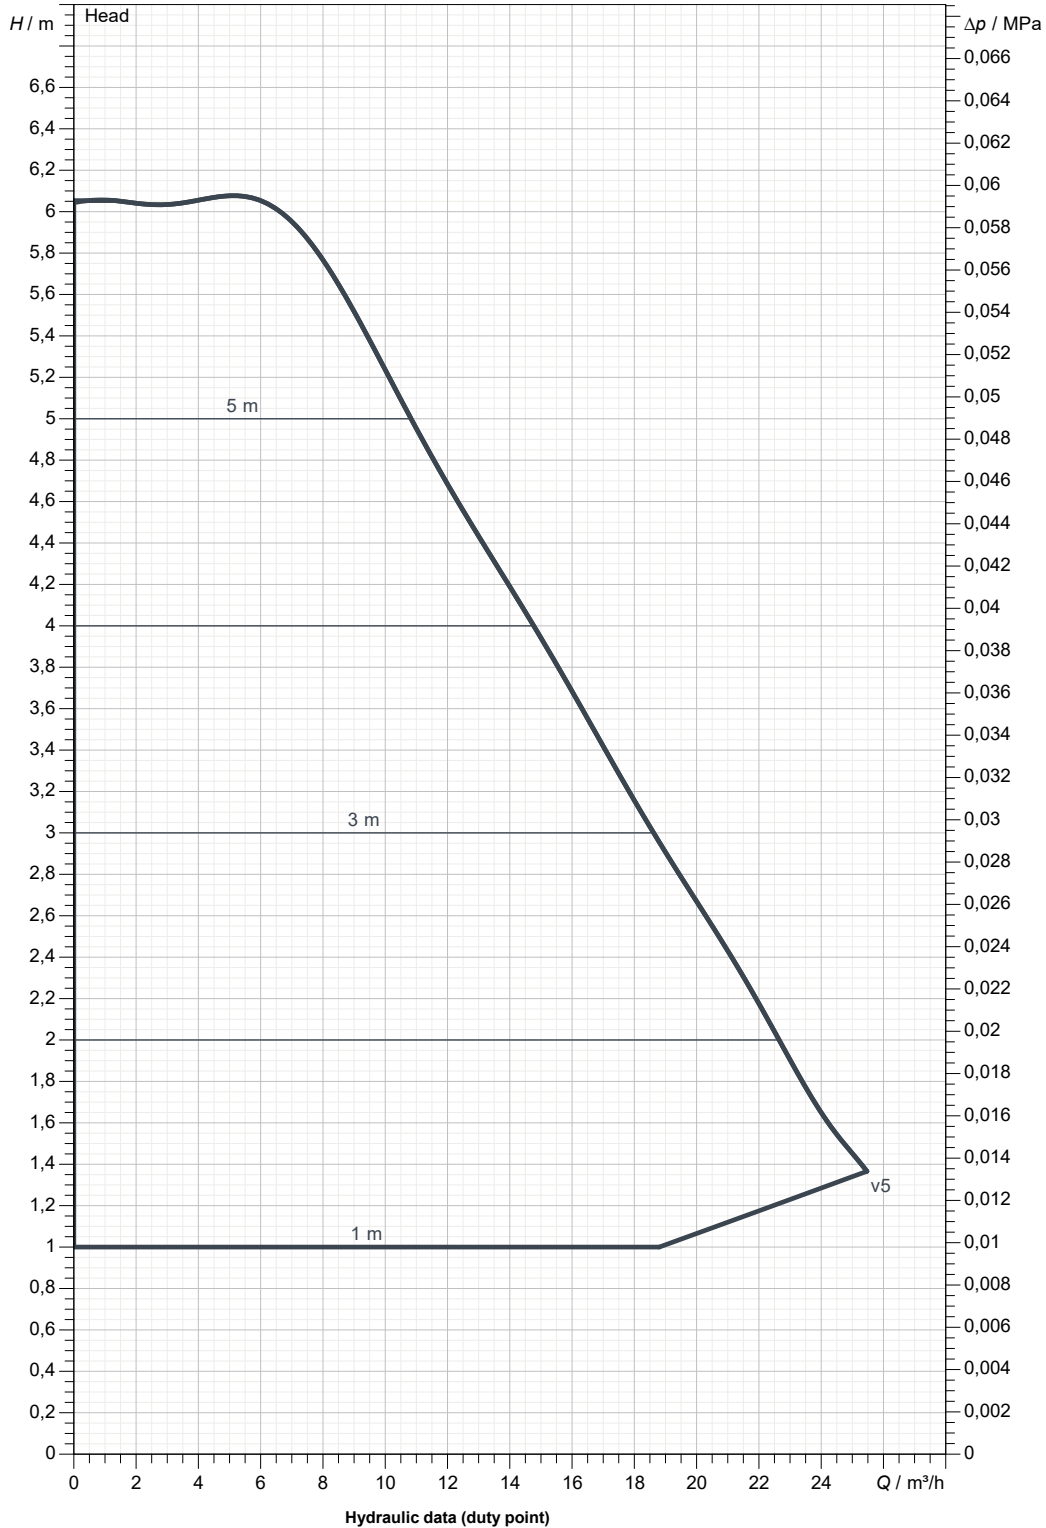

PERFORMANCE CURVES

2023-03-17

Page 2 / 3

DAB PUMPS S.p.A.
Via Marco Polo, 14 - 35035 Mestrino (PD), Italy
Tel. +39 049 5125000 - Fax +39 049 5125950
www.dabpumps.com

Receiver

From

Company
Reference
Address
Phone
Fax
E-mail

EVOPLUS B 60/240.50 M

Curve tolerance according to ISO 9906

Suction side :
DN 50
PN6, PN10, PN16

Discharge side :
DN 50
PN6, PN10, PN16

Flow :

Head :

Rated speed :
2.900 1/min

MAIN_PROJECT_TITLE

Receiver

From

Company
Reference
Address
Phone
Fax
E-mail

EVOPLUS B 60/240.50 M

Dimensions in mm					Pump connection
1	A1	19	H1	220	Suction DN 50 PN6, PN10, PN16 Discharge DN 50 PN6, PN10, PN16
2	A2	14	H2	273	
3	B	413	L	240	
4	B1	87	L1	120	
5	B2	325	L2	120	
6	D	165			
7	D1	125			
8	D2	110			
9	D3	99			
10	D4	53			
11	H	222			