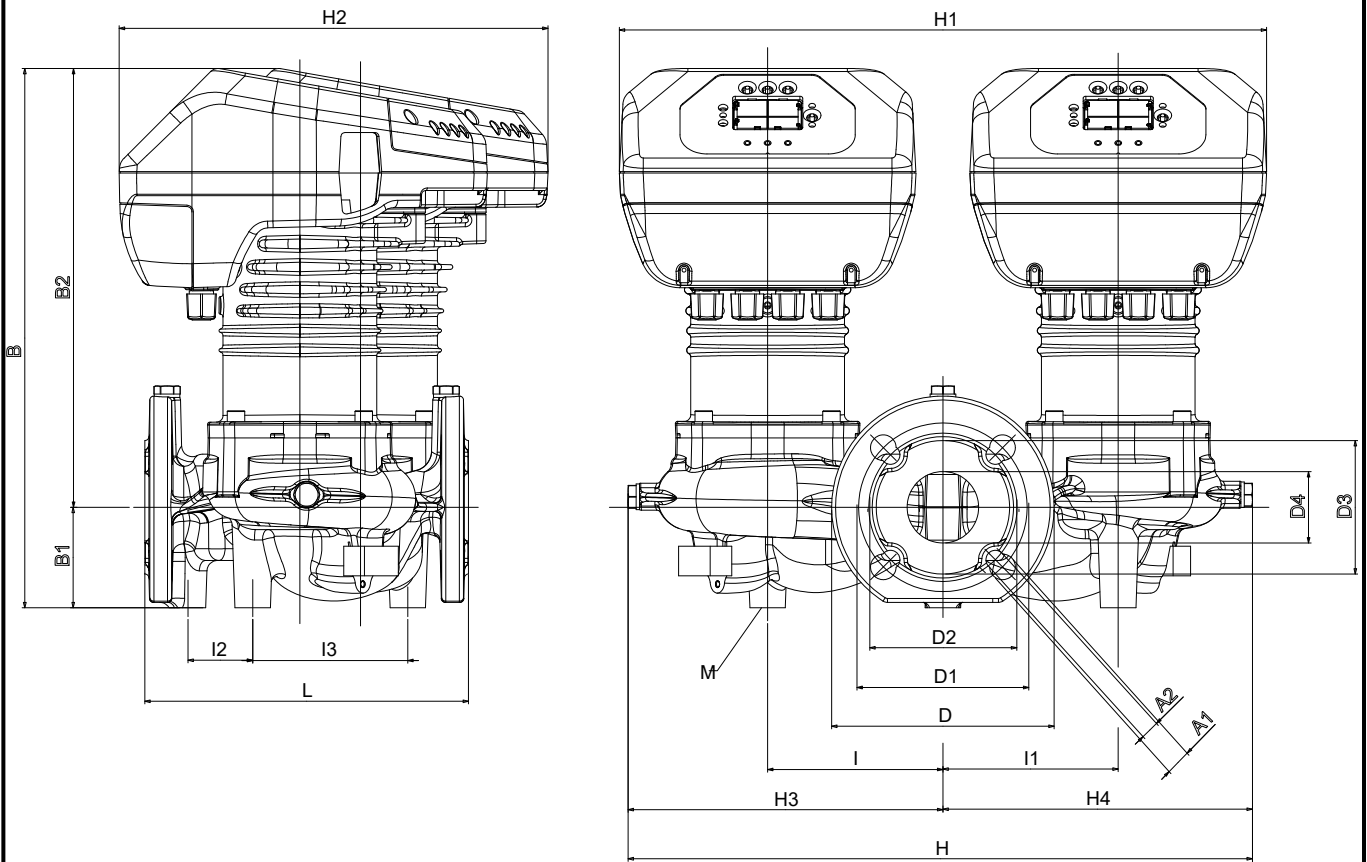

# DIMENSIONAL DRAWING

2023-03-17

Page 3 / 3

DAB PUMPS S.p.A.  
Via Marco Polo, 14 - 35035 Mestrino (PD), Italy  
Tel. +39 049 5125000 - Fax +39 049 5125950  
www.dabpumps.com

Receiver

From

Company  
Reference  
Address  
Phone  
Fax  
E-mail

## EVOPLUS D 80/240.50 M

Dimensions in mm					Pump connection	
1	A1	19	H1	480	Suction DN 50 PN6, PN10, PN16	
2	A2	14	H2	318		
3	B	400	H3	233		
4	B1	75	H4	230		
5	B2	325	I	130	Discharge DN 50 PN6, PN10, PN16	
6	D	165	I1	130		
7	D1	125	I2	48		
8	D2	110	I3	115		
9	D3	99	L	240		
10	D4	53	M	M12		
11	H	463				