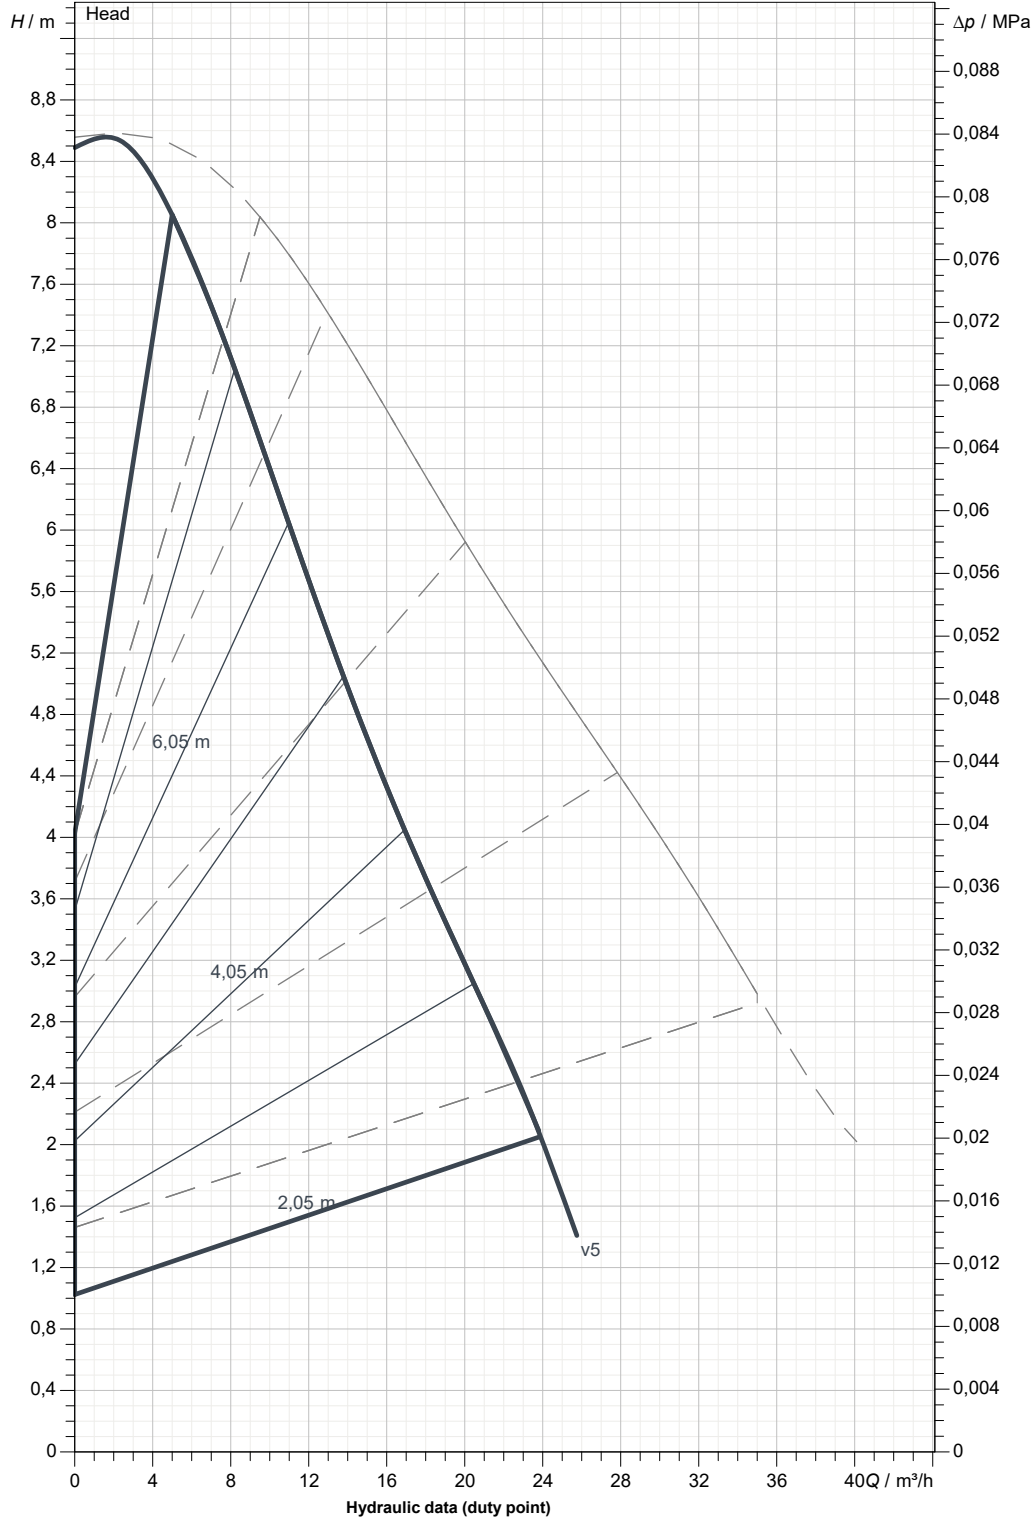

## EVOPLUS D 80/240.50 M

Number of working motors : 1

Curve tolerance according to ISO 9906

Suction side :  
DN 50  
PN6, PN10, PN16

Discharge side :  
DN 50  
PN6, PN10, PN16

Flow :

Head :

Rated speed :  
2.900 1/min

## EVOPLUS D 80/240.50 M

Dimensions in mm					Pump connection	
1	A1	19	H1	480	Suction DN 50 PN6, PN10, PN16	
2	A2	14	H2	318		
3	B	400	H3	233		
4	B1	75	H4	230		
5	B2	325	I	130	Discharge DN 50 PN6, PN10, PN16	
6	D	165	I1	130		
7	D1	125	I2	48		
8	D2	110	I3	115		
9	D3	99	L	240		
10	D4	53	M	M12		
11	H	463				